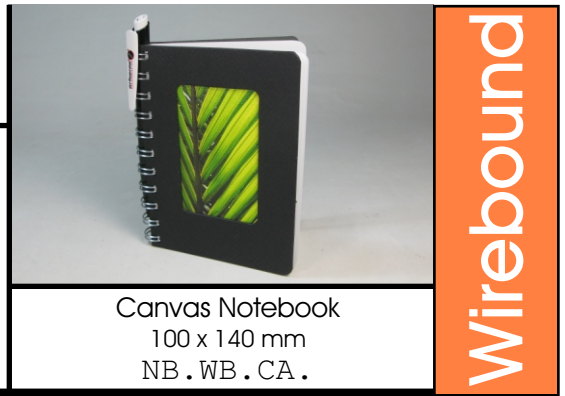

Canvas Notebooks

These beautiful wirebound notebooks come in a variety of iconic designs printed on Canvas with U.V. protectant finish. Contains recycled paper. Packaged with a pen & slipcase, these books make a perfect gift for locals and overseas visitors alike.

Canvas Notebook
100 x 140 mm
NB.WB.CA.

Wirebound