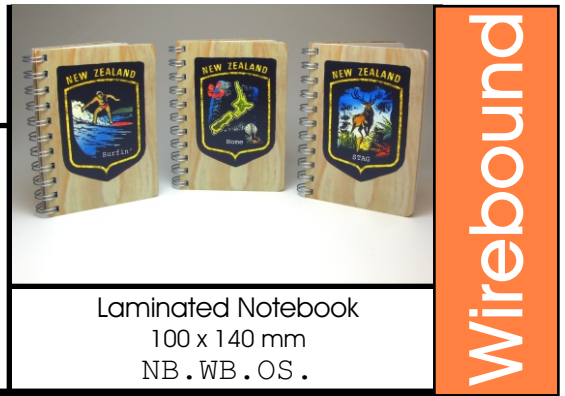

Tapa Design
NB.WB.AN.12

Pohutukawa
NB.WB.AN.13

Nikau
NB.WB.AN.14

Kaka Beak
NB.WB.AN.15

Kawakawa
NB.WB.AN.16

“Old School” Notebooks

Laminated cardboard cover, wirebound notebooks available in iconic “Old School” badge designs. Optional pen & clear plastic slipcase, or as an Address book (please enquire for costings). These books make a perfect gift for locals and overseas visitors alike.