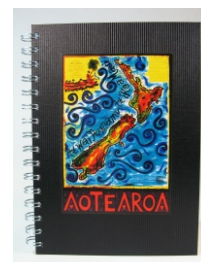

Journal
150 x 210 mm
J.WB.CL.

Classic Journals

Stylish and durable wirebound journals with recycled cardboard covers and paper. Enduring designs of Aotearoa. Packaged with clear plastic slipcase and quality Artearoa pen.

Te Nikau
J.WB.CL.02

Te Moananui
J.WB.CL.04

Te Kiwi
J.WB.CL.05

Te Puawaitanga
J.WB.CL.06

Te Paua
J.WB.CL.07

Te Tuatara
J.WB.CL.08

He Koru
J.WB.CL.09

Ko Aotearoa
J.WB.CL.16

Ko Rangitoto
J.WB.CL.21

Buzzy Bee
J.WB.CL.25

Te Pukeko
J.WB.CL.34

Black & White & Colour Notebooks

Laminated cardboard cover, wirebound notebooks available in Black & White & Colour photo designs. Optional pen & clear plastic slipcase, or as an Address book (please enquire for costings). These books make a perfect gift for locals and overseas visitors alike.