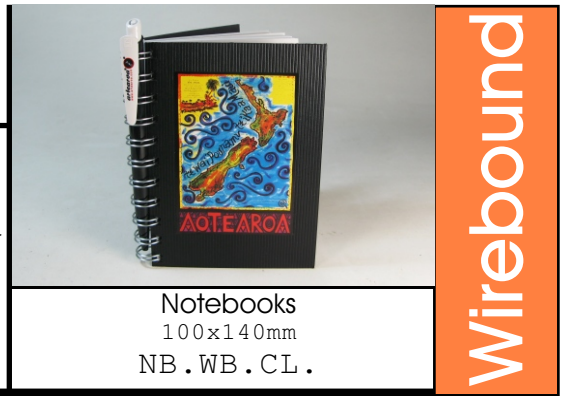

Kiwiana Tea Towels

Artwork by Sally Ewins

NZ Sheep Map
 TT.NZKI.SH.01

NZ Sheep Map
 TT.NZKI.SH.02

Detail

NZ Kiwi Map
 TT.NZKI.KI.01

NZ Kiwi Map
 TT.NZKI.KI.02

Classic Notebooks

Stylish and durable wirebound notebooks with recycled cardboard covers and paper. Enduring designs of Aotearoa. Packaged with clear plastic slipcase and quality Aotearoa pen.

Notebooks
100x140mm
NB.WB.CL.