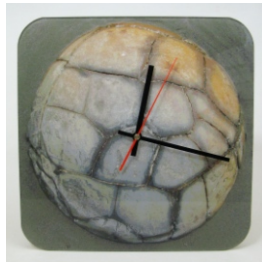

Moeraki Boulder
CLK.AW.SNZ.13