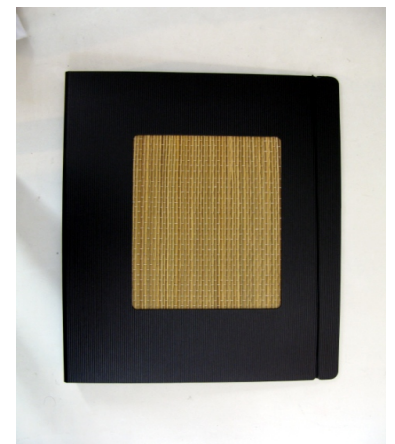

Compendia Binders - Handmade
245 x 310 x 26mm
JA4 . B . HM .

Binders

Tapa Cloth
JA4.B.HM.01

Natural Flax
JA4.B.HM.02

Coloured Flax
JA4.B.HM.03

Paua Shell
JA4.B.HM.04

Black Mother of Pearl Shell
JA4.B.HM.05

Tatami
JA4.B.HM.09