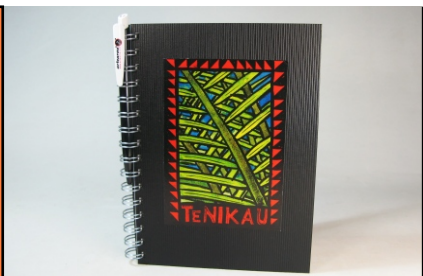

Kia Ora
NB.WB.CL.12

Te Tirairaka
NB.WB.CL.15

Ko Aotearoa
NB.WB.CL.16

Te Kereru
NB.WB.CL.18

Ko Rangitoto
NB.WB.CL.21

Te Kowhai
NB.WB.CL.22

Buzzy Bee
NB.WB.CL.25

Te Pukeko
NB.WB.CL.34

Journal
150 x 210 mm
J.WB.CL.

Classic Journals

Stylish and durable wirebound journals with recycled cardboard covers and paper. Enduring designs of Aotearoa. Packaged with clear plastic slipcase and quality Artearoa pen.