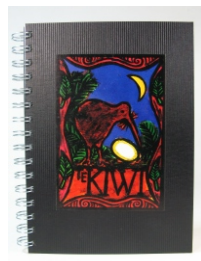

Te Kiwi
J.WB.CL.05